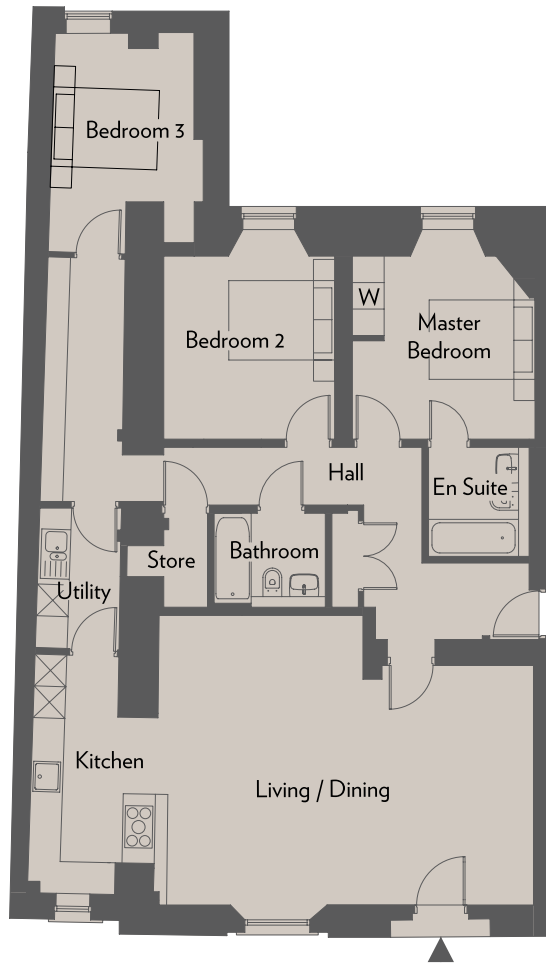

APARTMENT *One*

GROUND FLOOR

APARTMENT ONE – 127 SQM/
1,362 SQFT

ROOM	DIMENSIONS	
Kitchen	2.93m x 4.49m	7'10" x 14'9"
Living/Dining	7.07m x 5.47m	23'2" x 11'4"
Bedroom 1	3.45m x 3.46m	11'4" x 11'4"
Bedroom 2	3.23m x 3.46m	10'7" x 11'4"

1 Car Parking Space

Private Front and Back Garden

All plans are not drawn to scale and are for illustrative purposes only. Consequently they do not form any part of any contract. All kitchens, bathrooms and en-suite layouts may be subject to minor alterations.