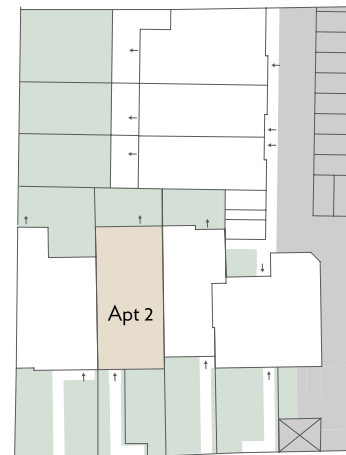

APARTMENT *Two*

GROUND FLOOR

APARTMENT TWO – 88 SQM/
984 SQFT

| ROOM | DIMENSIONS | |
|---------------------------|---------------|---------------|
| Kitchen/ Dining/Living | 4.27m x 8.64m | 14'0" x 28'4" |
| Bedroom 1 | 3.25m x 5.79m | 10'8" x 19'0" |
| Bedroom 2 | 4.11m x 3.21m | 13'6" x 10'7" |

1 Car Parking Space

Private Front and Back Garden

All plans are not drawn to scale and are for illustrative purposes only. Consequently they do not form any part of any contract. All kitchens, bathrooms and en-suite layouts may be subject to minor alterations.