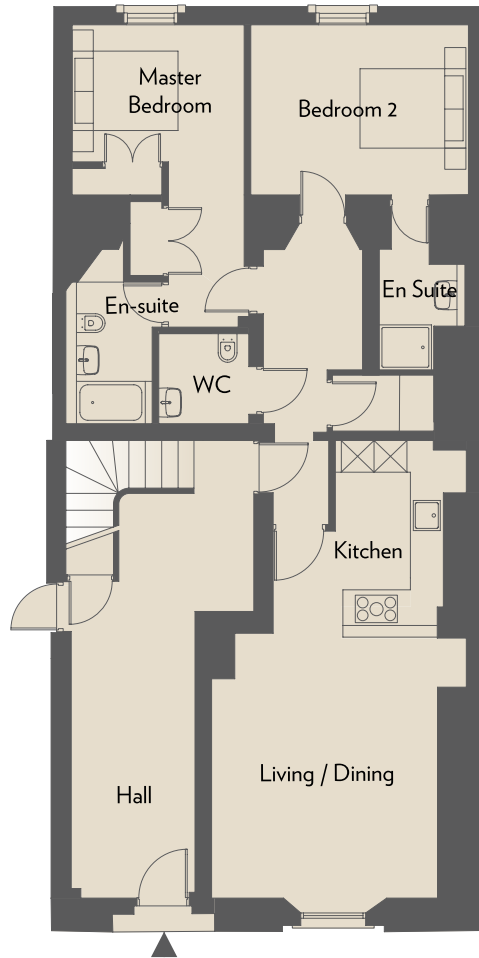

APARTMENT *Two*

GROUND FLOOR

APARTMENT TWO – 88 SQM/
984 SQFT

| ROOM | DIMENSIONS | |
|---------------------------|---------------|---------------|
| Kitchen/ Dining/Living | 4.27m x 8.64m | 14'0" x 28'4" |
| Bedroom 1 | 3.25m x 5.79m | 10'8" x 19'0" |
| Bedroom 2 | 4.11m x 3.21m | 13'6" x 10'7" |

1 Car Parking Space

Private Front and Back Garden

All plans are not drawn to scale and are for illustrative purposes only. Consequently they do not form any part of any contract. All kitchens, bathrooms and en-suite layouts may be subject to minor alterations.