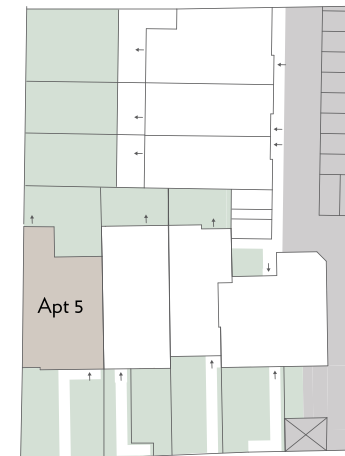

APARTMENT *Five*

FIRST FLOOR

SECOND FLOOR

APARTMENT FIVE – 126 SQM/1,259 SQFT

ROOM	DIMENSIONS	
Kitchen/Dining/Living	6.96m x 6.86m	22'1" x 22'6"
Bedroom 1	4.80m x 3.07m	15'9" x 10'1"
Bedroom 2	3.38m x 3.02m	11'1" x 9'1"
Bedroom 3	3.27m x 3.38m	10'9" x 11'1"
Bedroom 4	3.59m x 2.97m	11'9" x 9'9"

1 Car Parking Space

Terrace

All plans are not drawn to scale and are for illustrative purposes only. Consequently they do not form any part of any contract. All kitchens, bathrooms and en-suite layouts may be subject to minor alterations.