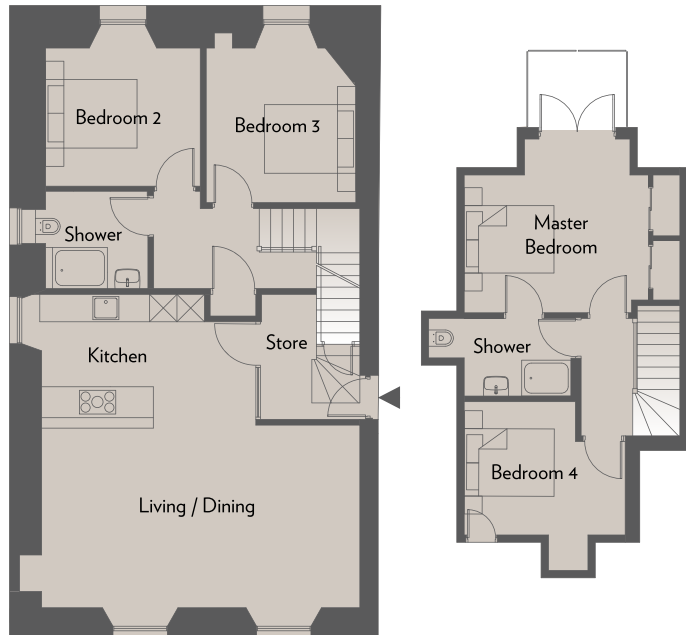

APARTMENT *Five*

FIRST FLOOR

SECOND FLOOR

APARTMENT FIVE – 126 SQM/1,259 SQFT

ROOM	DIMENSIONS	
Kitchen/Dining/Living	6.96m x 6.86m	22'1" x 22'6"
Bedroom 1	4.80m x 3.07m	15'9" x 10'1"
Bedroom 2	3.38m x 3.02m	11'1" x 9'1"
Bedroom 3	3.27m x 3.38m	10'9" x 11'1"
Bedroom 4	3.59m x 2.97m	11'9" x 9'9"

1 Car Parking Space

Terrace

All plans are not drawn to scale and are for illustrative purposes only. Consequently they do not form any part of any contract. All kitchens, bathrooms and en-suite layouts may be subject to minor alterations.