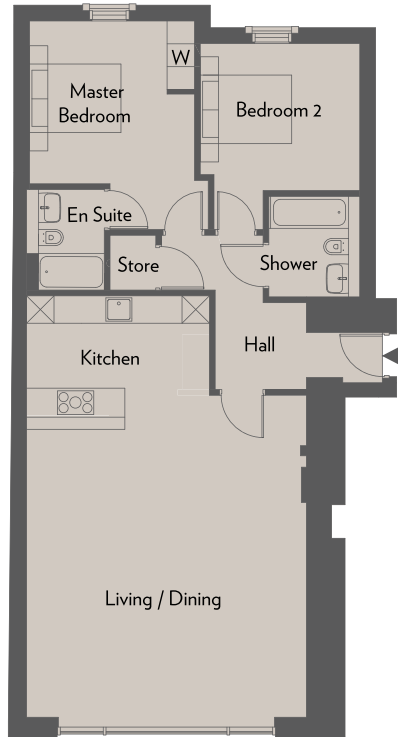

# APARTMENT *Seven*

FIRST FLOOR

APARTMENT SEVEN – 101 SQM/1,086 SQFT

ROOM	DIMENSIONS	
Kitchen/Lounge/Dining	6.13m x 9.43m	20'1" x 30'1"
Bedroom 1	3.61m x 3.56m	11'1" x 11'8"
Bedroom 2	3.49m x 3.22m	11'5" x 10'7"

1 Car Parking Space

All plans are not drawn to scale and are for illustrative purposes only. Consequently they do not form any part of any contract. All kitchens, bathrooms and en-suite layouts may be subject to minor alterations.